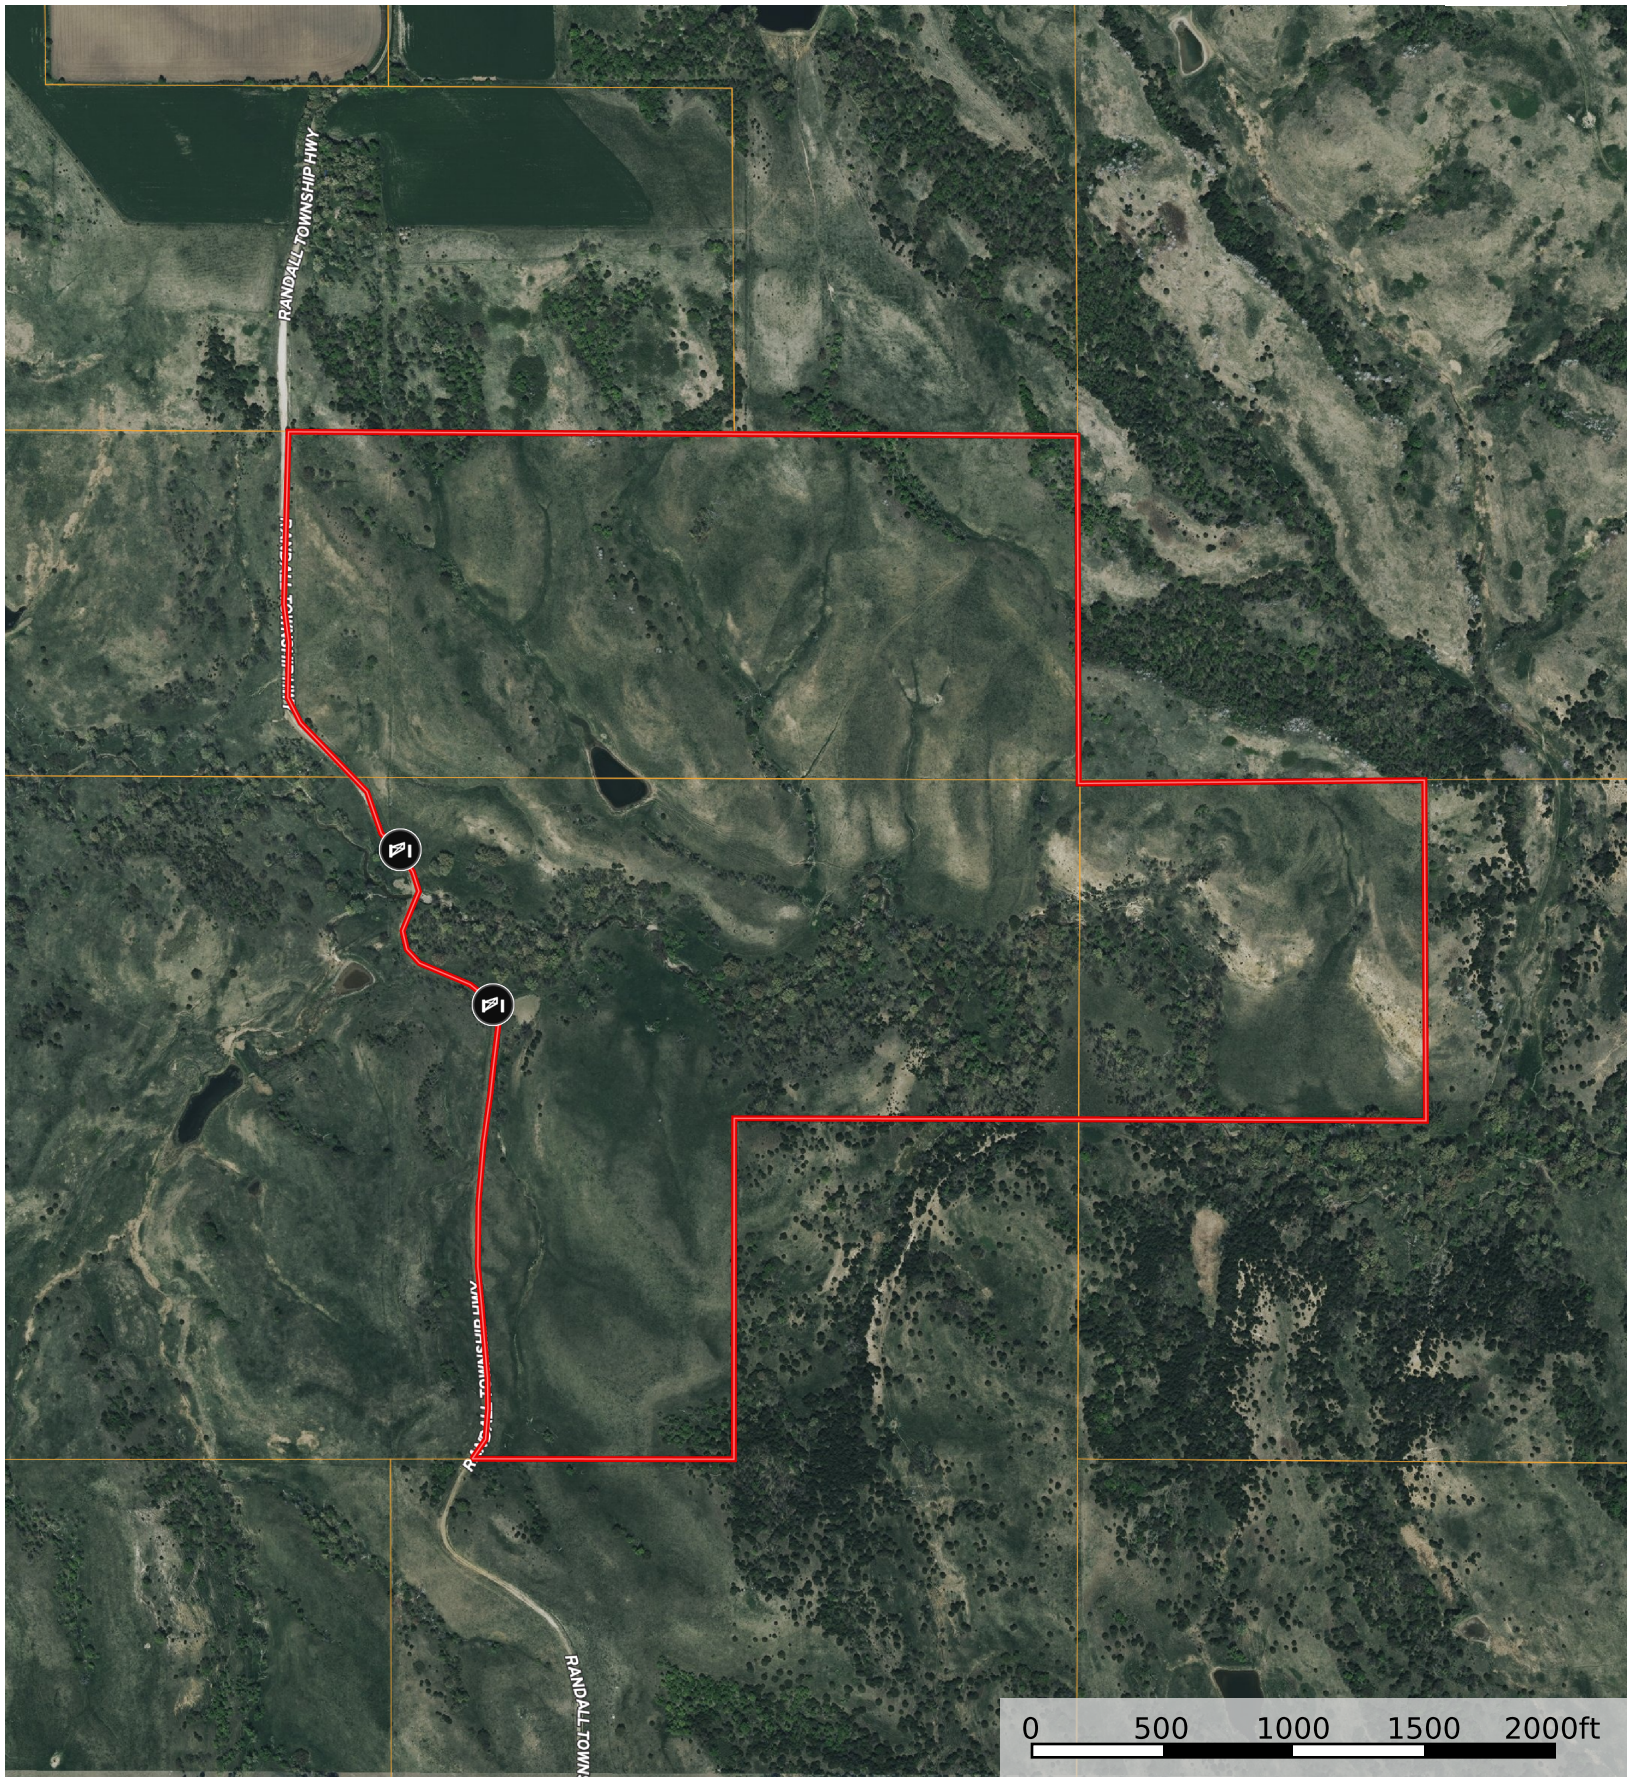

230± Acres, Gregory County, South Dakota
South Dakota, AC +/-

 Gate  Boundary